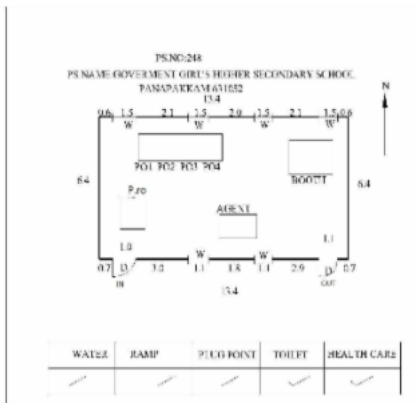

Nazri Naksha

Google Map View

Polling Station Building Front View

Polling Station Front View

Cad View

Key MAP View