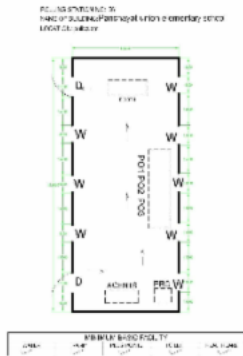

Nazri Naksha

Google Map View

Polling Station Building Front View

Polling Station Front View

Cad View

Key MAP View