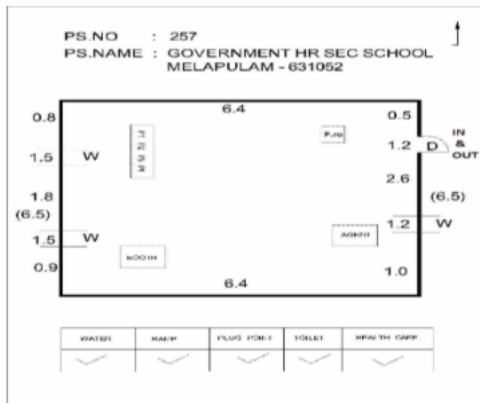

Nazri Naksha

Google Map View

Polling Station Building Front View

Polling Station Front View

Cad View

Key MAP View