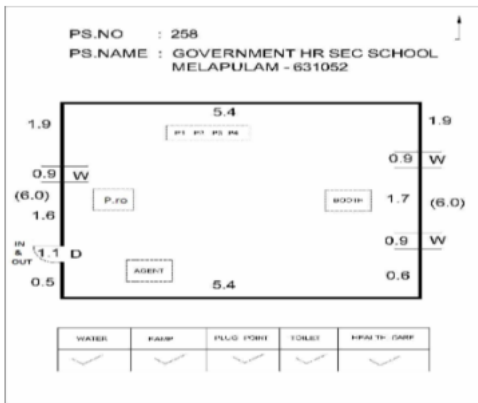

Nazri Naksha

Google Map View

Polling Station Building Front View

Polling Station Front View

Cad View

Key MAP View