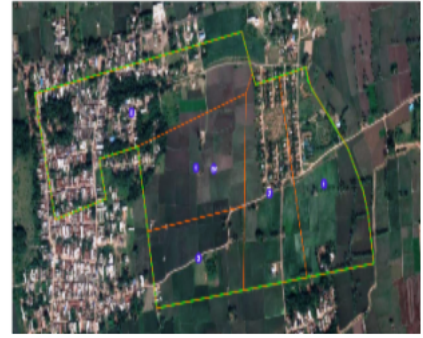

Nazri Naksha

Google Map View