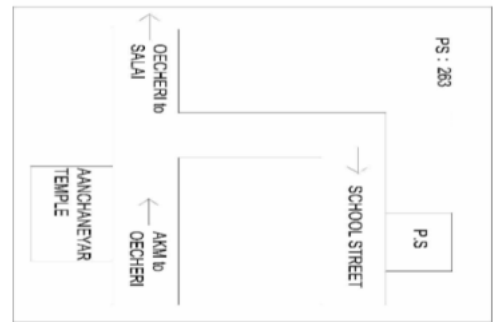

Nazri Naksha

Google Map View