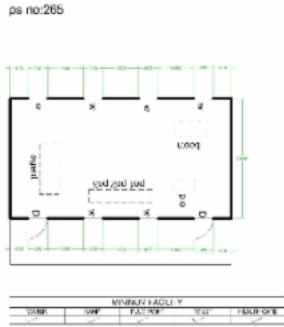

Nazri Naksha

Google Map View

Polling Station Building Front View

Polling Station Front View

Cad View

Key MAP View