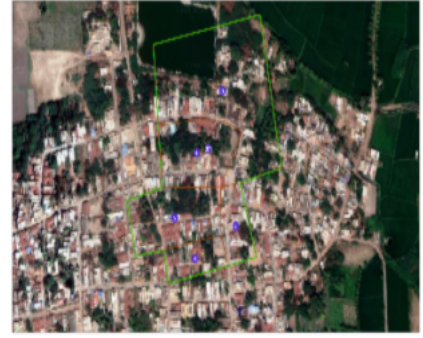

Nazri Naksha

Google Map View