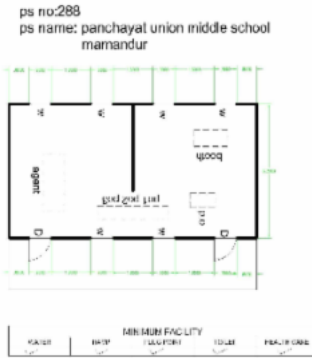

Nazri Naksha

Google Map View

Polling Station Building Front View

Polling Station Front View

Cad View

Key MAP View