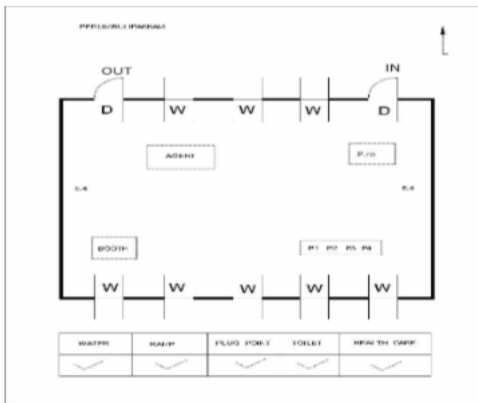

Nazri Naksha

Google Map View

Polling Station Building Front View

Polling Station Front View

Cad View

Key MAP View