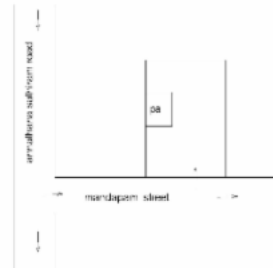

Cad View

Key MAP View

POLLING STATION NO: 36
NAME OF BUILDING: Sri mangalammal middle school
LOCATION: kodaikanal

MINIMUM BASIC FACILITY			
WATER	WASH	FLOORING	TOILET
☐	☐	☐	☐