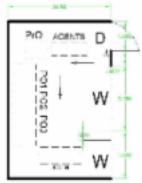

Cad View

Key MAP View

POLLING STATION NO: 36
NAME OF BUILDING: Sri mangalammal middle school
LOCATION: kodaikanal

MINIMUM BASIC FACILITY			
WATER	WASH	FLOORING	TOILET
☐	☐	☐	☐