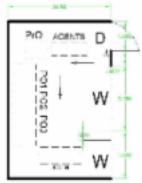

Cad View

Key MAP View

POLLING STATION NO: 36
NAME OF BUILDING: Sri mangalammal middle school
LOCATION: kodaikandam

MINIMUM BASIC FACILITY			
WATER	WASH	FLOORING	TOILET
☐	☐	☐	☐