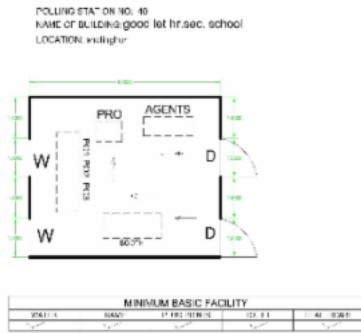

Nazri Naksha

Google Map View

Polling Station Building Front View

Polling Station Front View

Cad View

Key MAP View