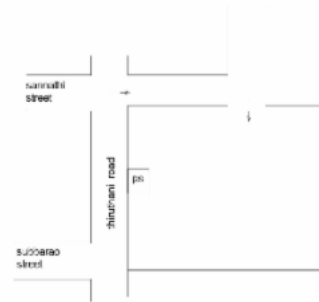

Key MAP View

POLLING STATION NO. 48
NAME OF BUILDING: ethirajammal mudaliyar gov't.hi.sec. school
LOCATION: avilgudur