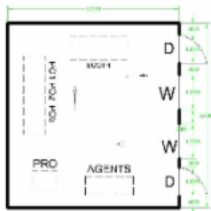

Cad View

POLLING STATION NO. 48
NAME OF BUILDING: ethirajammal mudaliyar gov't.hi.sec. school
LOCATION: avilgudur