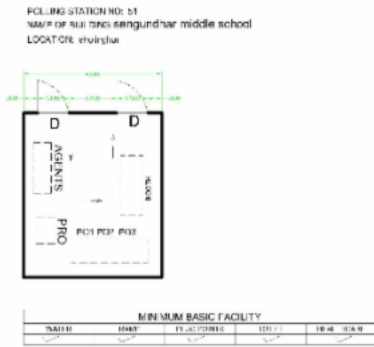

Nazri Naksha

Google Map View

Polling Station Building Front View

Polling Station Front View

Cad View

Key MAP View