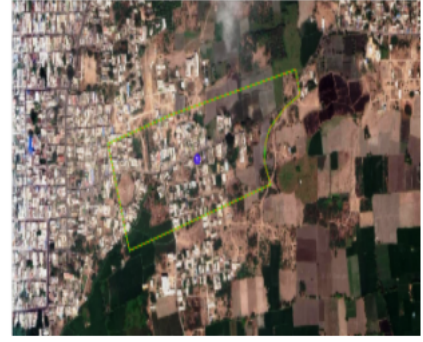

Nazri Naksha

Google Map View