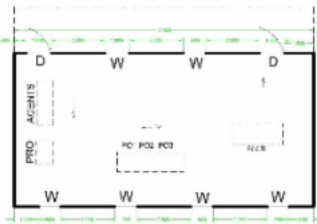

Nazri Naksha

Google Map View

Polling Station Building Front View

Polling Station Front View

Cad View

MINIMUM BASIC FACILITY				
NO. 1	NO. 2	NO. 3	NO. 4	NO. 5

Key MAP View

POLLING STATION NO: 14
NAME OF BUILDING: ganchayat union primary school
LOCATION: sri kalikapuram