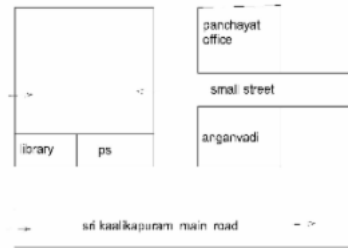

Key MAP View

POLLING STATION NO: 14
NAME OF BUILDING: ganchayat union primary school
LOCATION: sri kalikapuram