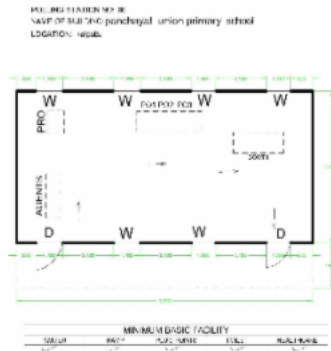

Polling Station Front View

Cad View