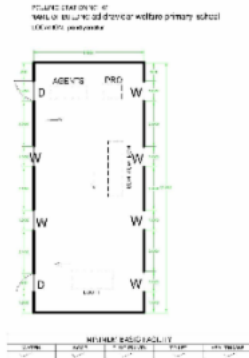

Nazri Naksha

Google Map View

Polling Station Building Front View

Polling Station Front View

Cad View

Key MAP View