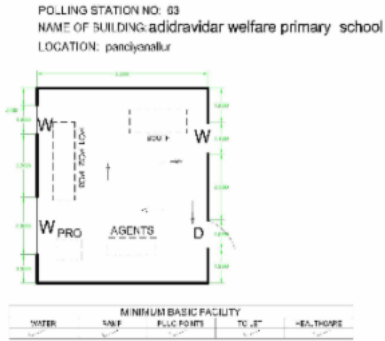

Nazri Naksha

Google Map View

Polling Station Building Front View

Polling Station Front View

Cad View

Key MAP View