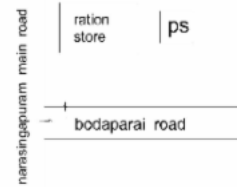

Polling Station Front View

Cad View

Key MAP View

POLLING STATION NO: 66  
 NAME OF BUILDING: pachayat union primary school  
 LOCATION: bodaparai

POLLING STATION NO: 66  
 NAME OF BUILDING: pachayat union primary school  
 LOCATION: bodaparai