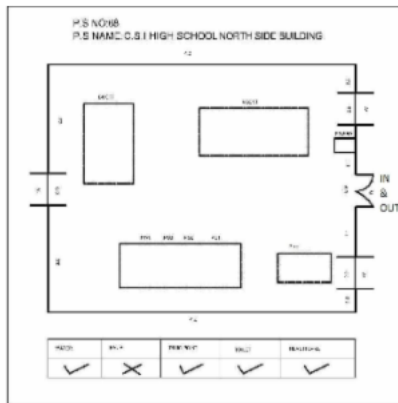

Nazri Naksha

Google Map View

Polling Station Building Front View

Polling Station Front View

Cad View

Key MAP View