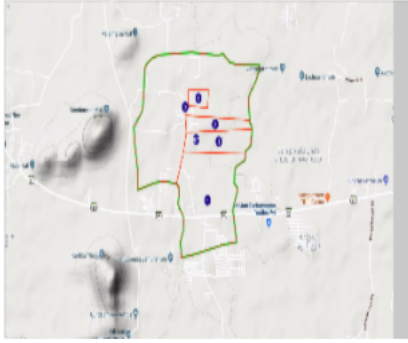

Nazri Naksha

Google Map View