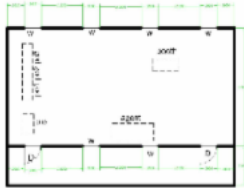

Cad View

Key MAP View

ps.no:71
ps.name:panchiyal union primary school,Ariyar