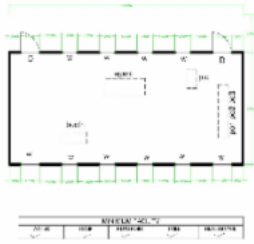

Cad View

ps.no:72
ps.name:panchayat union middle school,vengupattu