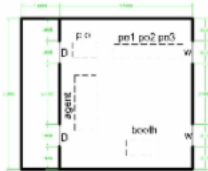

Google Map View

Polling Station Building Front View

Polling Station Front View

Cad View

Key MAP View

ps.no:73  
ps.name:panchayat union middle school,vengupattu

MEDIUM FACILITY				
AREA	BOOTH	BOOTH NO	USE	STATUS