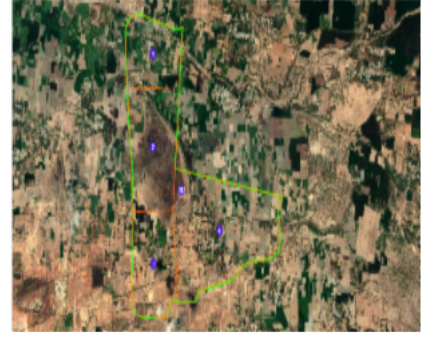

Nazri Naksha

Google Map View