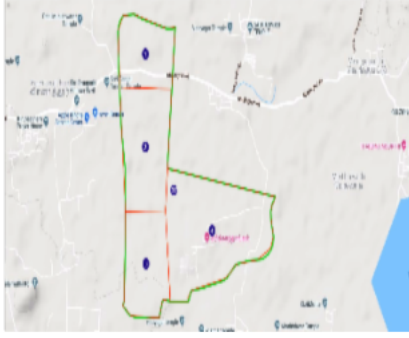

Nazri Naksha

Google Map View