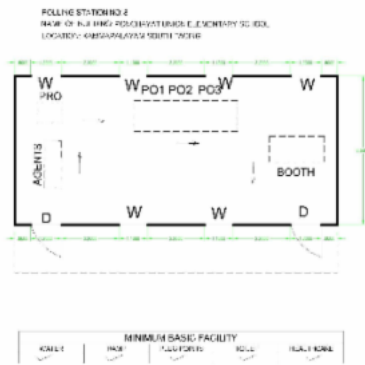

Nazri Naksha

Google Map View

Polling Station Building Front View

Polling Station Front View

Cad View

Key MAP View