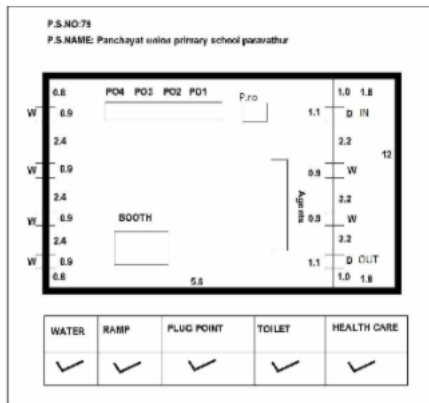

Nazri Naksha

Google Map View

Polling Station Building Front View

Polling Station Front View

Cad View

Key MAP View