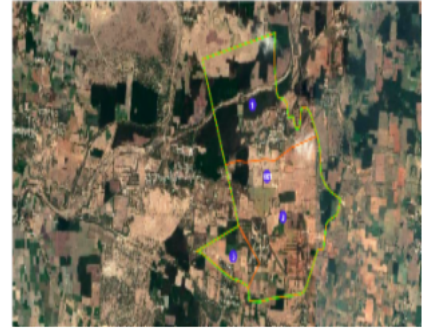

Nazri Naksha

Google Map View