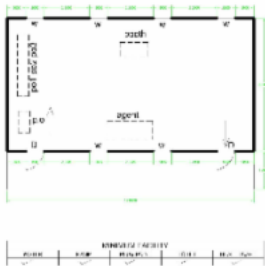

Cad View

ps.no:82
ps.no: panchayat union primary school
akkachikuppam