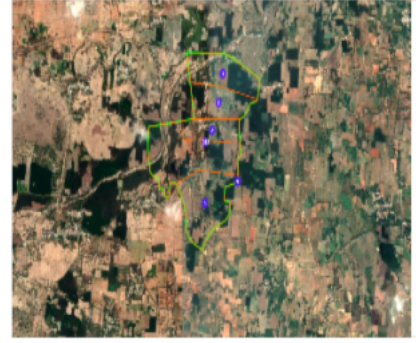

Nazri Naksha

Google Map View