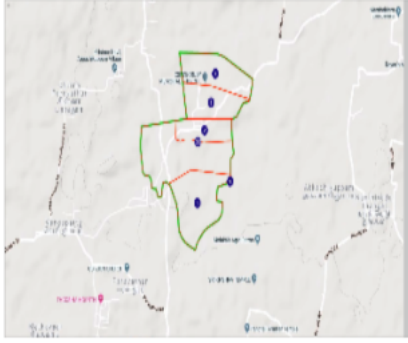

Nazri Naksha

Google Map View