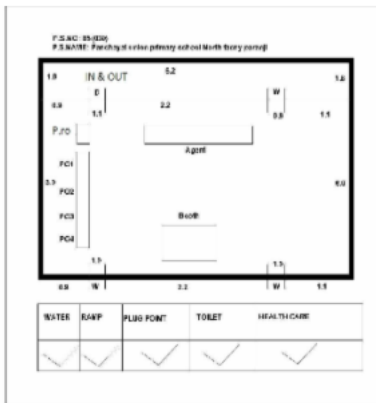

Nazri Naksha

Google Map View

Polling Station Building Front View

Polling Station Front View

Cad View

Key MAP View