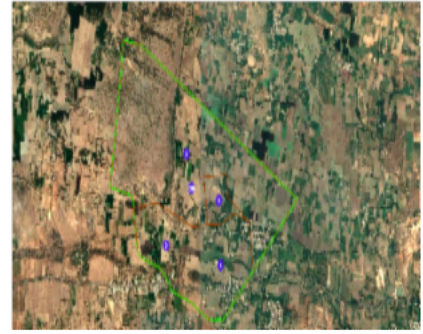

Nazri Naksha

Google Map View