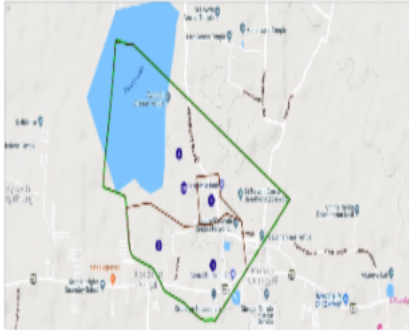

Nazri Naksha

Google Map View