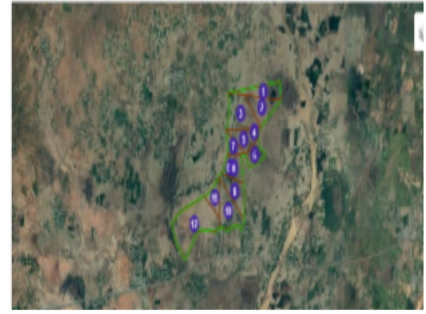

Nazri Naksha

Google Map View