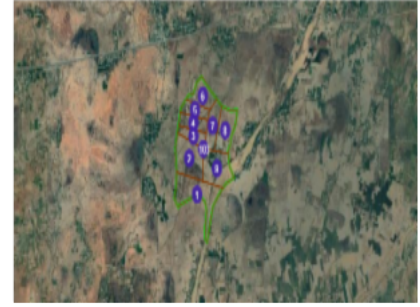

Nazri Naksha

Google Map View