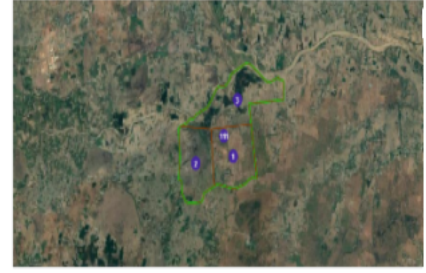

Nazri Naksha

Google Map View