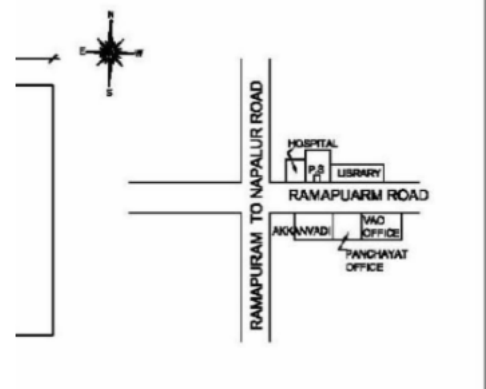

Cad View

Key MAP View

MINIMUM BASIC FACILITY	WATER	RAMP	PLUG POIN
	✓	✓	✓