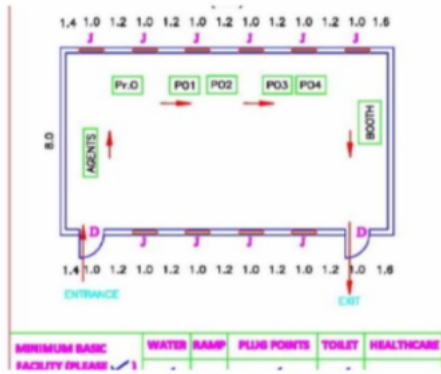

Nazri Naksha

Google Map View

Polling Station Building Front View

Polling Station Front View

Cad View

Key MAP View