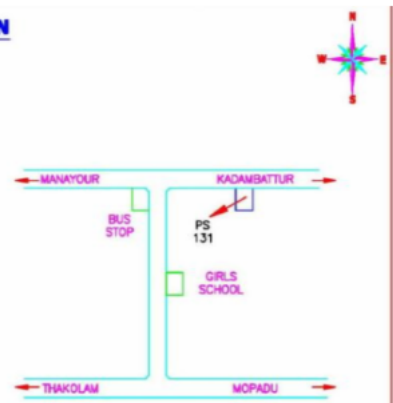

Nazri Naksha

Google Map View

Polling Station Building Front View

Polling Station Front View

Cad View

Key MAP View

KEY PLAN