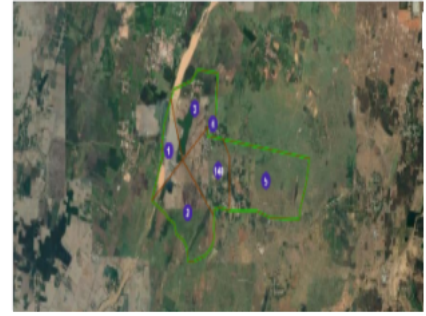

Nazri Naksha

Google Map View