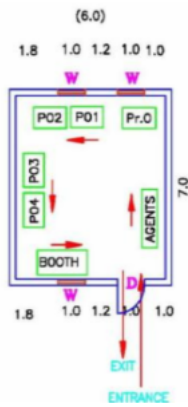

Nazri Naksha

Google Map View

Cad View