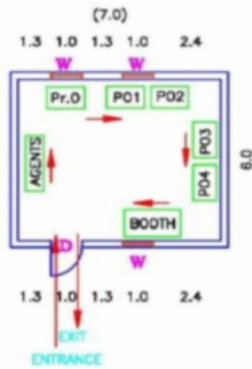

Google Map View

Cad View