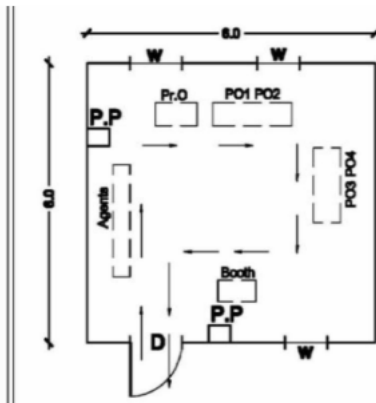

Nazri Naksha

Google Map View

Cad View