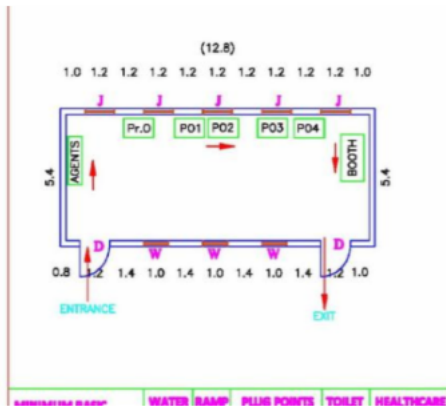

Nazri Naksha

Google Map View

Polling Station Building Front View

Polling Station Front View

Cad View

Key MAP View