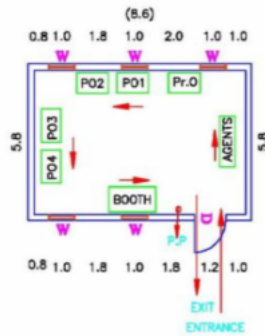

Nazri Naksha

Google Map View

Polling Station Building Front View

Polling Station Front View

Cad View

Key MAP View