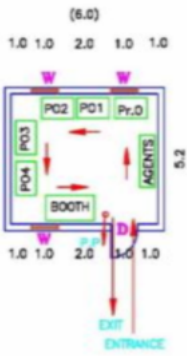

Nazri Naksha

Google Map View

Cad View