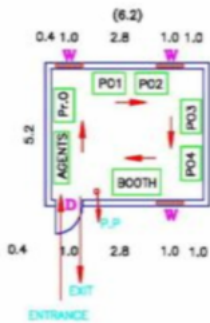

Nazri Naksha

Google Map View