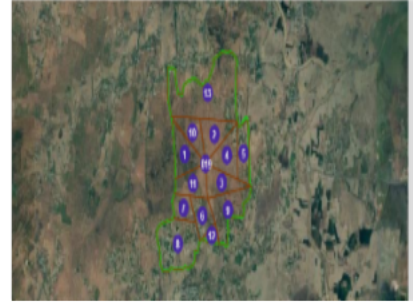

Polling Station Front View

Nazri Naksha

Google Map View