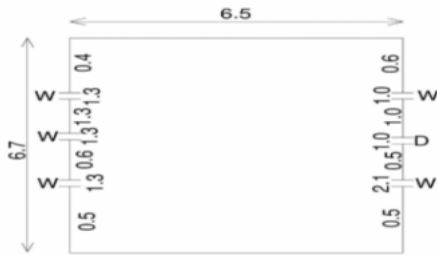

Nazri Naksha

Google Map View