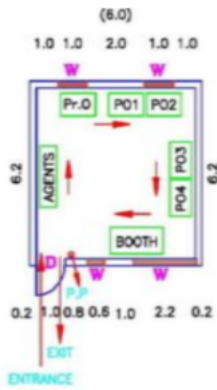

Nazri Naksha

Google Map View

Polling Station Building Front View

Polling Station Front View

Cad View

Key MAP View