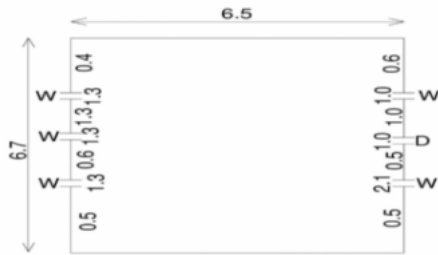

Nazri Naksha

Google Map View