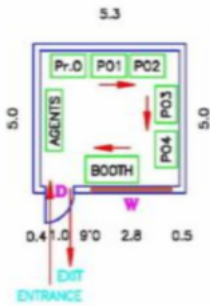

Nazri Naksha

Google Map View

Polling Station Building Front View

Polling Station Front View

Cad View

Key MAP View